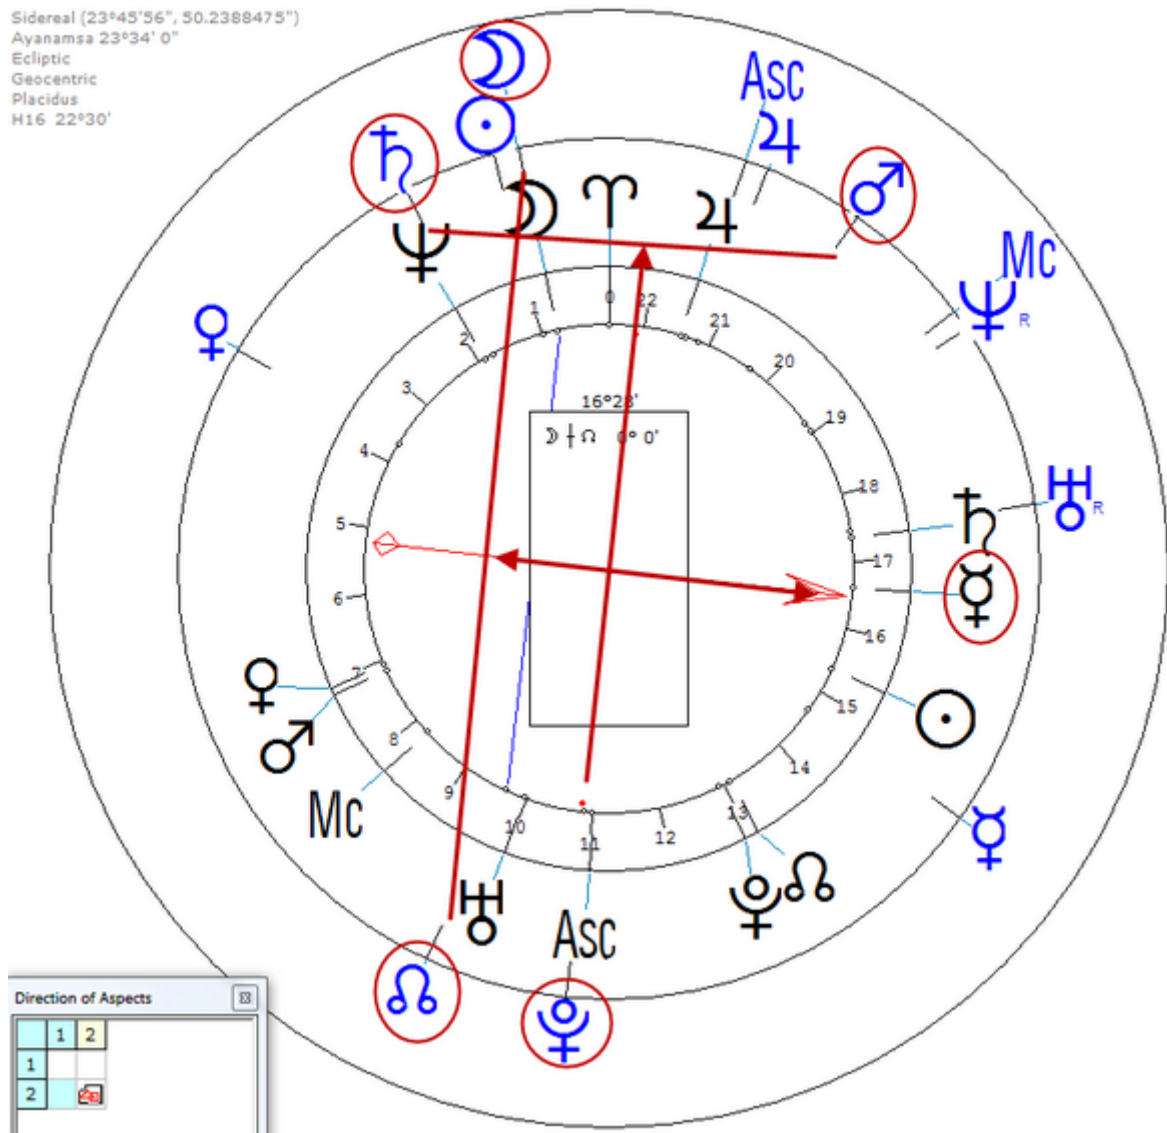

Badjoudj, Abdelhalim

16 December 1985 at 00:15 (= 12:15 AM)Saint Denis, France, 48n56, 2e22

French jihadist of North African origin.

<https://www.astro.com/astro-databank/Badjoudj,_Abdelhalim>

Death by Suicide 20 October 2004 on the road to Baghdad airport(Suicide bomb attack, age 18)

Lunar Return (Harmonic 16)

Lunar $\♂/\text{♁} = \text{Lunar } \text{☾}/\text{♁} = \text{♀}_n$

Lunar $\text{♀}/\text{♁} = \text{Lunar } \text{☉} = \text{♂}_n/\text{♁}_n$

Badjoudj, Abdelhalim

16 December 1985 Mon 0:15 (GMT+1) 48n56 2e22
Saint Denis, France

Sidereal (23°45'56", 50.2388475")
Ayanamsa 23°34' 0"
Ecliptic
Geocentric
Placidus
H16 22°30'